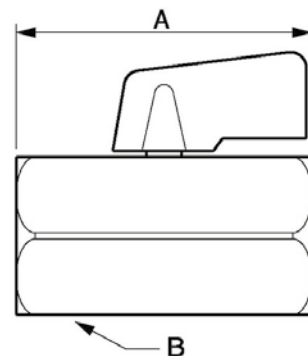

## BALL VALVES ON PLATE

Mini butterfly valves female/female

16

**Min. / Max temperature**

-10 / 90 °C

Part number	Female thread
FSI 13P	G1/4
FSI 17P	G3/8
FSI 21P	G1/2